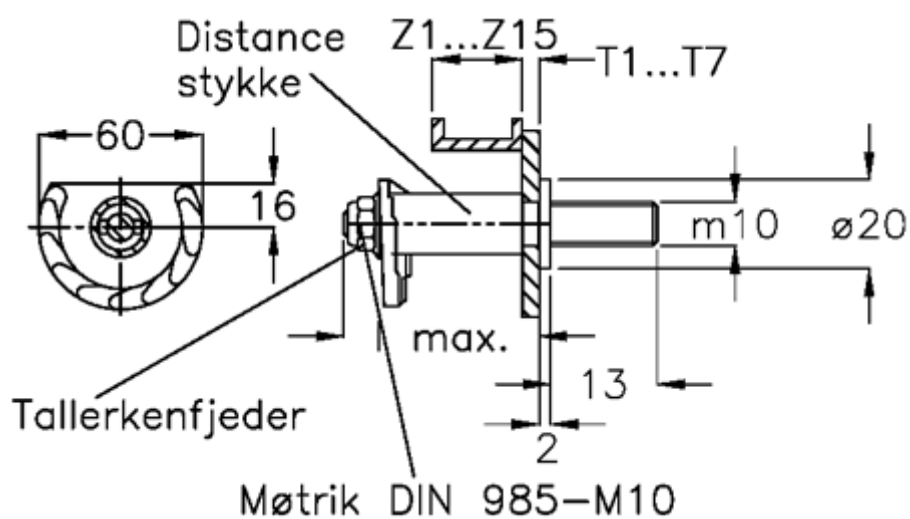

Article number: 20895106

Description: E+G Door lock
GN 117-GB-T1-Z6

Measures

Cam thickness = 15-24